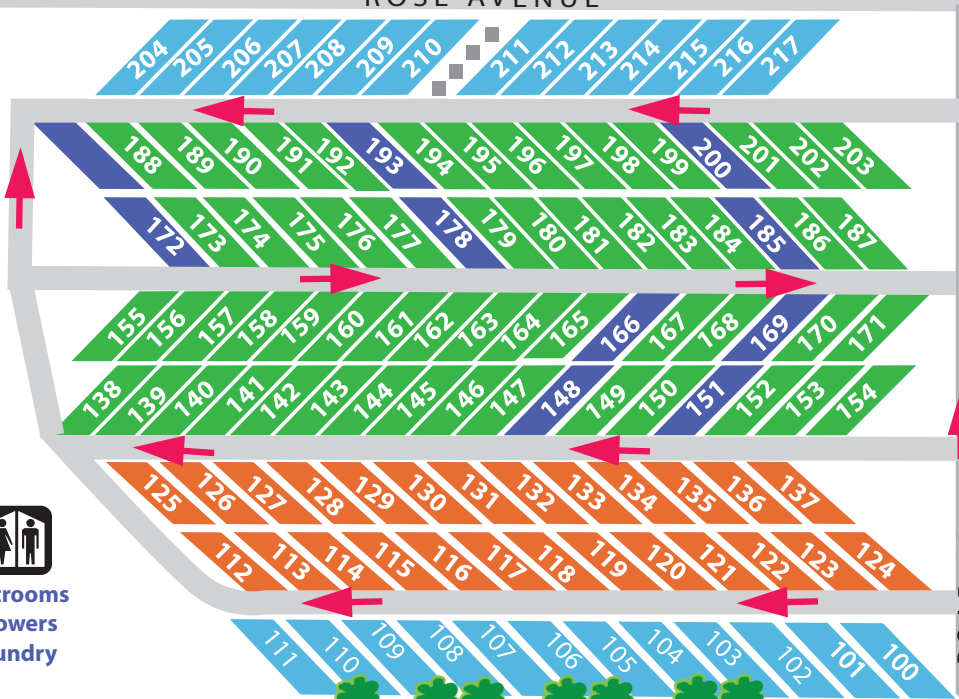

RV NORTH

-  50 AMP BACK-IN
-  50 AMP PULL-THRU
-  30 AMP PULL-THRU
-  30 AMP BACK-IN

Pleasanton Golf Center
DRIVING RANGE

CLUBHOUSE

Restrooms
Showers
Laundry

GATE 12

OFF-TRACK BETTING
FACILITY

TURF CLUB

SECURITY
CHECKPOINT

ROSE AVENUE

CAMP
HOST
OFFICE

To the
9-HOLE
GOLF COURSE

STABLE
CAFE

RV SOUTH

Restrooms
Showers
Laundry

ROAD 6

ROAD 14

PET RECREATION AREA

ROAD 14

ROAD 12

ROAD 12

ROAD 15