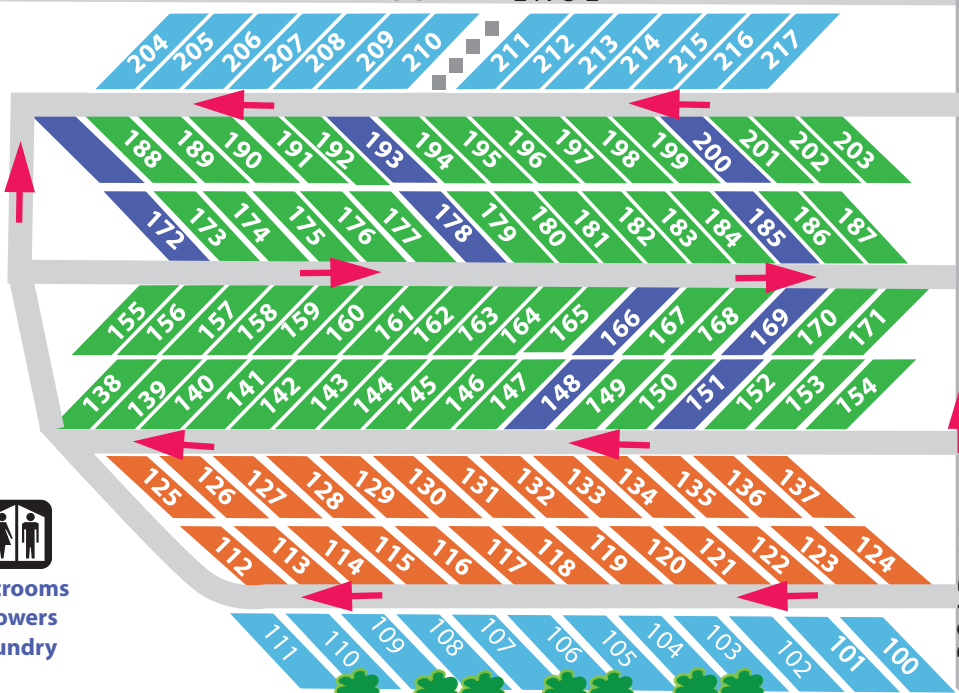

RV NORTH

-  50 AMP BACK-IN
-  50 AMP PULL-THRU
-  30 AMP PULL-THRU
-  30 AMP BACK-IN

Pleasanton Golf Center
DRIVING RANGE

CLUBHOUSE

Restrooms
Showers
Laundry

GATE 12

OFF-TRACK BETTING
FACILITY

TURF CLUB

SECURITY
CHECKPOINT

ROSE AVENUE

CAMP
HOST
OFFICE

To the
9-HOLE
GOLF COURSE

RV SOUTH

Restrooms
Showers
Laundry

STABLE
CAFE

VALLEY AVENUE

VALLEY AVENUE

ROAD 14

ROAD 6

ROAD 14

ROAD 12

ROAD 15